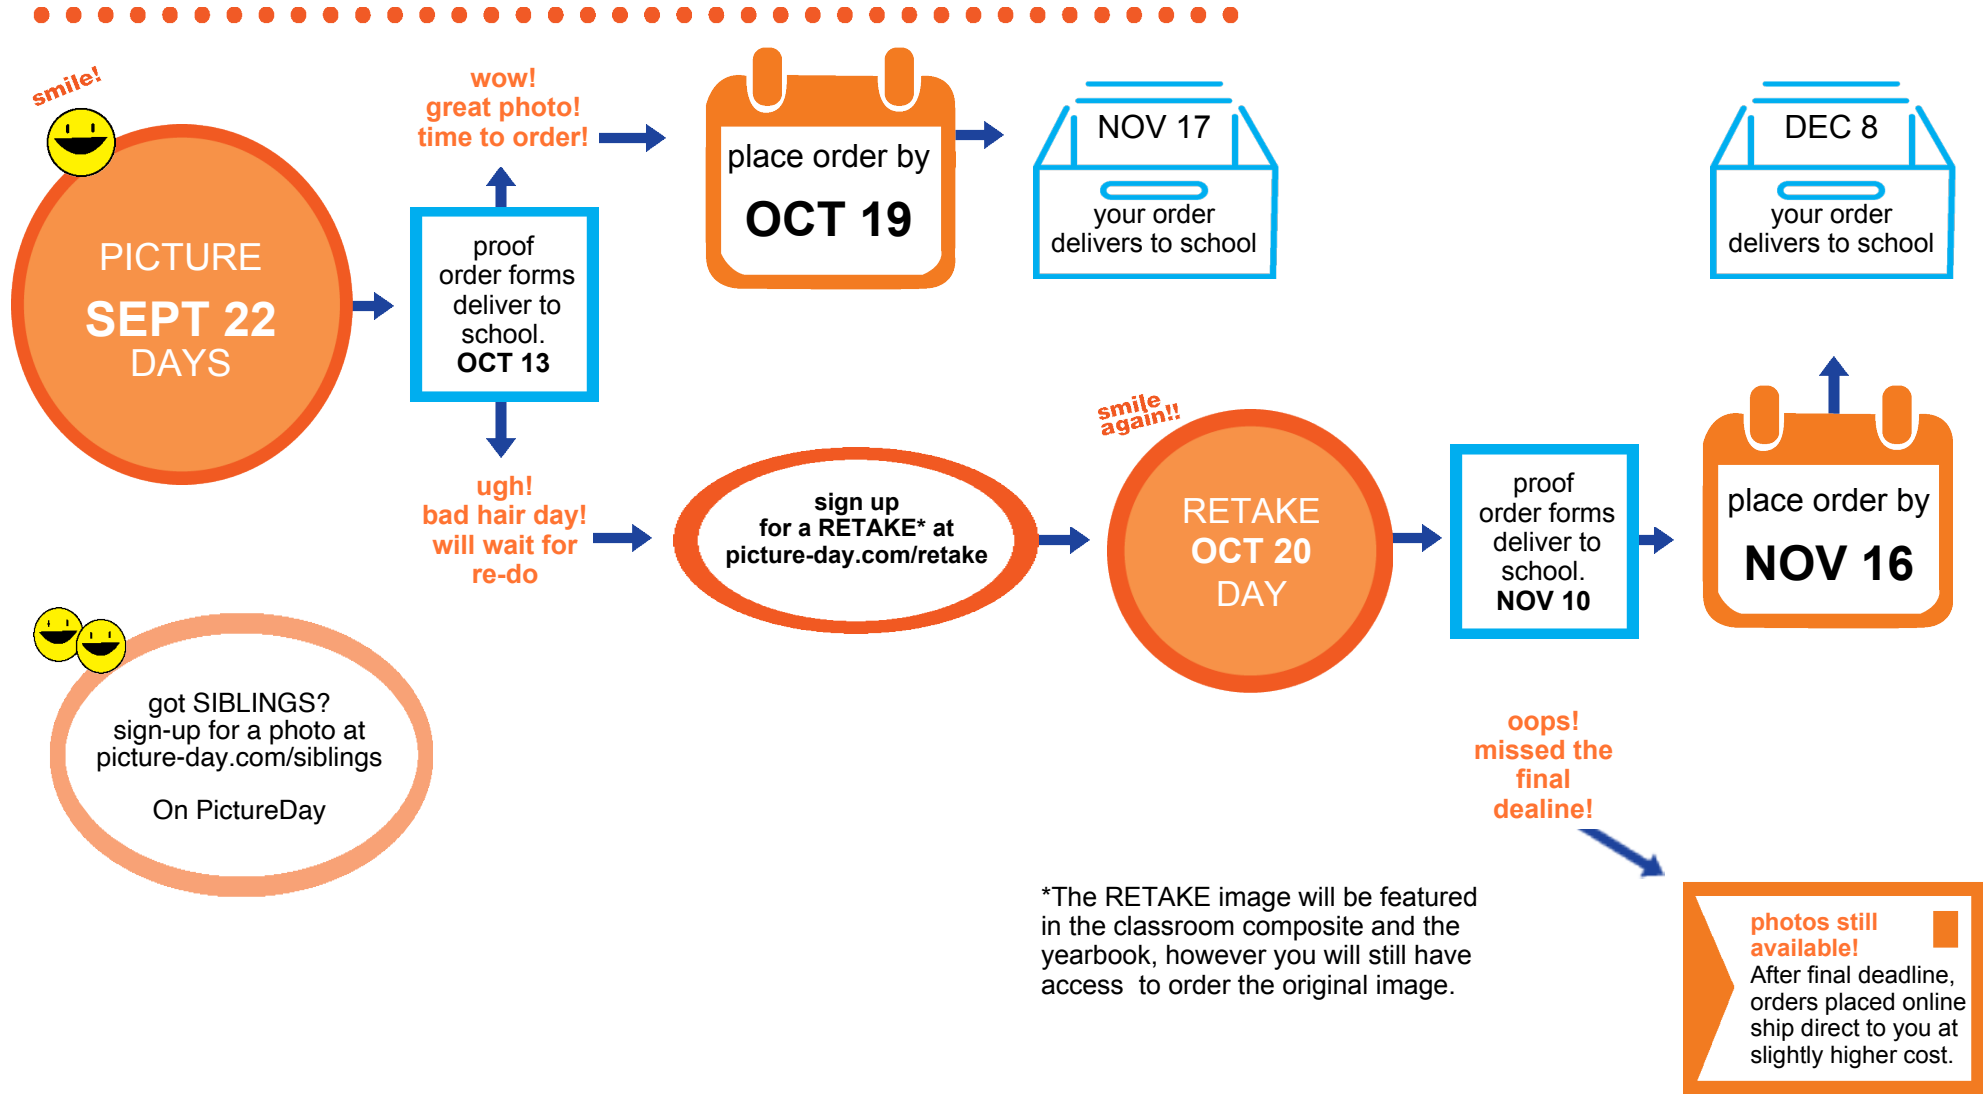

Get your smiles ready!

Please refer to this handy reference for answers regarding when your picture day and ordering deadlines are, as well as answers to some frequently asked questions.

\$0 due on picture day!
Proof order forms arrive at school approximately 3 weeks later for you to view the image and determine your order. Online ordering is easy and secure! picture-day.hhimagehost.com/BES